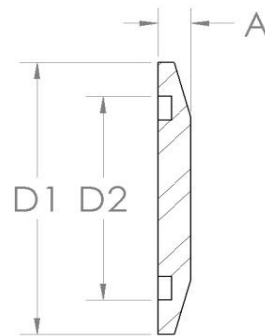

ITL Part Code - KF25BS

A	D1	D2
6 (0.24)	40 (1.57)	26.2 (1.03)

Specialist UK manufacturers and suppliers of standard and bespoke vacuum products.
For all enquiries please contact us on: