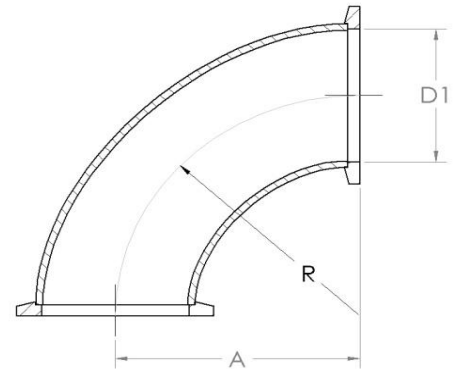

### Specification

Material: 304L Stainless Steel

A	D1	R
40 (1.57)	20.0 (0.79)	27 (1.06)

**Specialist UK manufacturers and suppliers of standard and bespoke vacuum products.**  
**For all enquiries please contact us on:**