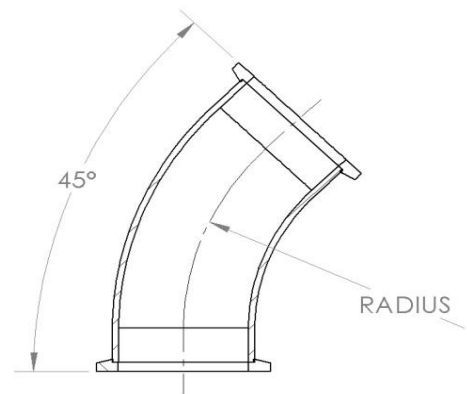

## ITL Part Code - EL450KF

**Specification**

Material: 304L Stainless Steel

R
75 (2.95)

**Specialist UK manufacturers and suppliers of standard and bespoke vacuum products.**  
**For all enquiries please contact us on:**